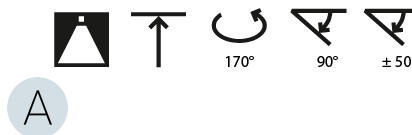

GENERAL

Series: Sign Diva Dancer
Subseries: Sign Diva Dancer Korona
Brand: Prolicht
Division: Architectural
Mounting Type: Suspension
Mounting Location: Ceiling
Subcategory: Pendant

PHYSICAL

Shape: Round
Diameter (mm): 850
Diameter (in): 33 7/16
Height (mm): 870
Height (in): 34 1/4
Light Distribution: Adjustable / Direct
Weight (kg): 10.5
Weight (lbs): 23.1
Diffuser: PMMA - Opal / Micro-Prism / Sparkling Secret / Vintage Industrial
Fixture Finish: SSR / BKV / CWI / CRY / HAB / UFT / ITA / RUA / FTG / MYG / LOD / PUS / FRO / FUP / KIA / POP / BLS / SPG / MEY / GOH / GUM / CHC / COM / ABZ / JAG / OBR / MOS / ROR
Fixture Material: Extruded Aluminum / Steel

ELECTRICAL

Lamp Type: LED (Zhaga Standard)
Input Wattage (W): 96.8
Total Output Wattage (W): 76.8
Dimming: Tri-Mode (Non-Dimming and Phase Dimming (120Vac only) and 0-10V Dimming)
Driver Included: Yes
Driver Location: Integrated
Driver Type: Constant Current - Universal
Driver Class: Class 2
Input Voltage (V): 120 - 277
Constant Current (MA): 600

LED

Color Temperature (°K): 2700 / 3000 / 4000
Max. Delivered Lumen (lm): 11160 / 11388 / 11620
CRI: >90 CRI
Lamp Life (hrs): 50000

OPTICAL

Adjustability: Rotational Canopy 170°; Tilting Canopy ±50°; Tilting Head ±90°

RATINGS AND CERTIFICATIONS

Certified By: Certified for North American Standards
IP rating: IP20