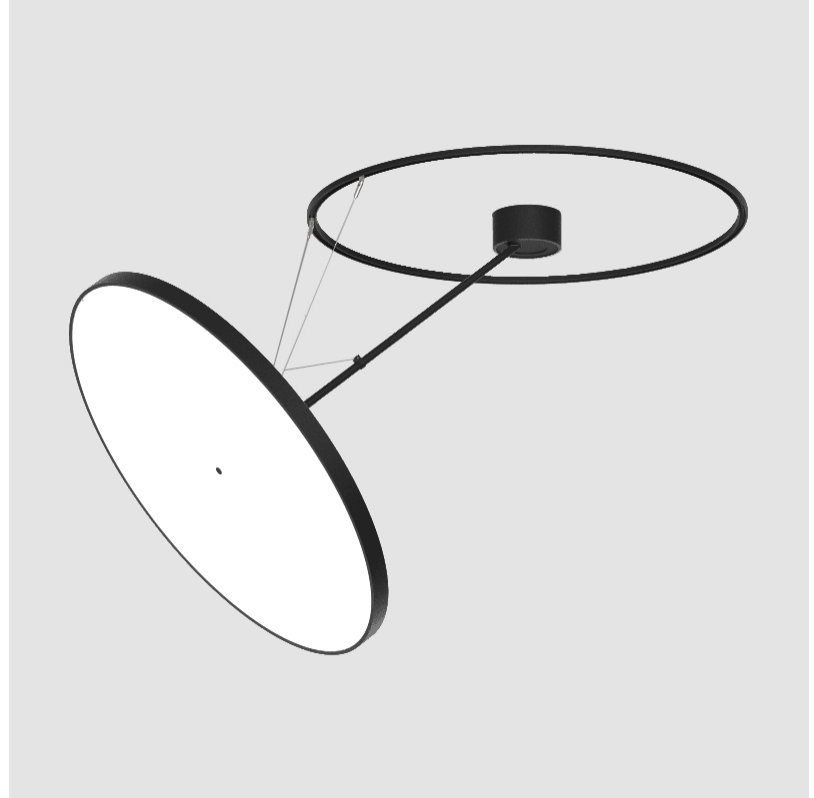

GENERAL

Series: Sign Diva Dancer
Subseries: Sign Diva Dancer
Brand: Prolicht
Division: Architectural
Mounting Type: Suspension
Mounting Location: Ceiling
Subcategory: Pendant

PHYSICAL

Shape: Round
Diameter (mm): 850
Diameter (in): 33 7/16
Height (mm): 870
Height (in): 34 1/4
Light Distribution: Adjustable / Direct
Weight (kg): 9.8
Weight (lbs): 21.56
Diffuser: PMMA - Opal / Micro-Prism / Sparkling Secret / Vintage Industrial
Fixture Finish: SSR / BKV / CWI / CRY / HAB / UFT / ITA / RUA / FTG / MYG / LOD / PUS / FRO / FUP / KIA / POP / BLS / SPG / MEY / GOH / GUM / CHC / COM / ABZ / JAG / OBR / MOS / ROR
Fixture Material: Extruded Aluminum / Steel

ELECTRICAL

Lamp Type: LED (Zhaga Standard)
Input Wattage (W): 96.8
Total Output Wattage (W): 76.8
Dimming: Tri-Mode (Non-Dimming and Phase Dimming (120Vac only) and 0-10V Dimming)
Driver Included: Yes
Driver Location: Integrated
Driver Type: Constant Current - Universal
Driver Class: Class 2
Input Voltage (V): 120 - 277
Constant Current (MA): 600

LED

Color Temperature (°K): 3000 / 3500 / 4000
Max. Delivered Lumen (lm): 11160 / 11388 / 11620
CRI: >90 CRI
Lamp Life (hrs): 50000

OPTICAL

Adjustability: Rotational Canopy 170°; Tilting Canopy ±50°; Tilting Head ±90°

RATINGS AND CERTIFICATIONS

Certified By: Certified for North American Standards
IP rating: IP20