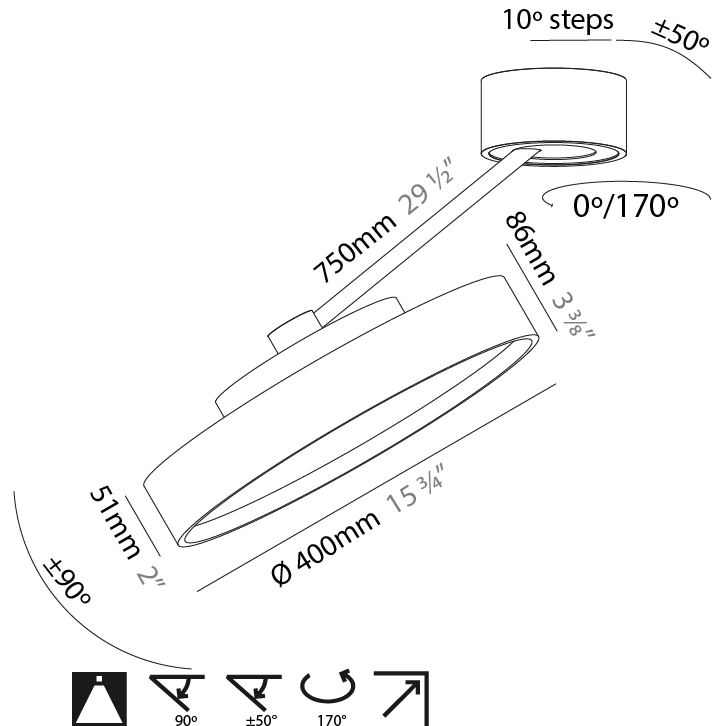

GENERAL

Series: Sign Diva Dancer
Subseries: Sign Diva Dancer Korona
Brand: Prolicht
Division: Architectural
Mounting Type: Suspension
Mounting Location: Ceiling
Subcategory: Pendant

PHYSICAL

Shape: Round
Diameter (mm): 400
Diameter (in): 15 3/4
Height (mm): 870
Depth (mm): 86
Height (in): 34 1/4
Depth (in): 3 3/8
Light Distribution: Adjustable / Direct
Weight (kg): 3.5
Weight (lbs): 7.716
Diffuser: PMMA - Opal / Micro-Prism / Sparkling Secret / Vintage Industrial
Fixture Finish: SSR / BKV / CWI / CRY / HAB / UFT / ITA / RUA / FTG / MYG / LOD / PUS / FRO / FUP / KIA / POP / BLS / SPG / MEY / GOH / GUM / CHC / COM / ABZ / JAG / OBR / MOS / ROR
Fixture Material: Extruded Aluminum / Steel

ELECTRICAL

Lamp Type: LED (Zhaga Standard)
Input Wattage (W): 17.9
Total Output Wattage (W): 16
Dimming: Tri-Mode (Non-Dimming and Phase Dimming (120Vac only) and 0-10V Dimming)
Driver Included: Yes
Driver Location: Integrated
Driver Type: Constant Current - Universal
Driver Class: Class 2
Input Voltage (V): 120 - 277
Constant Current (MA): 500

LED

Color Temperature (*K): 2700 / 3000 / 3500 / 4000
Max. Delivered Lumen (lm): 1870 / 2340 / 2372 / 2420
CRI: >90 CRI
Lamp Life (hrs): 50000

OPTICAL

Adjustability: Rotational Canopy 170°; Tilting Canopy ±50°; Tilting Head ±90°

RATINGS AND CERTIFICATIONS

Certified By: Certified for North American Standards
IP rating: IP20